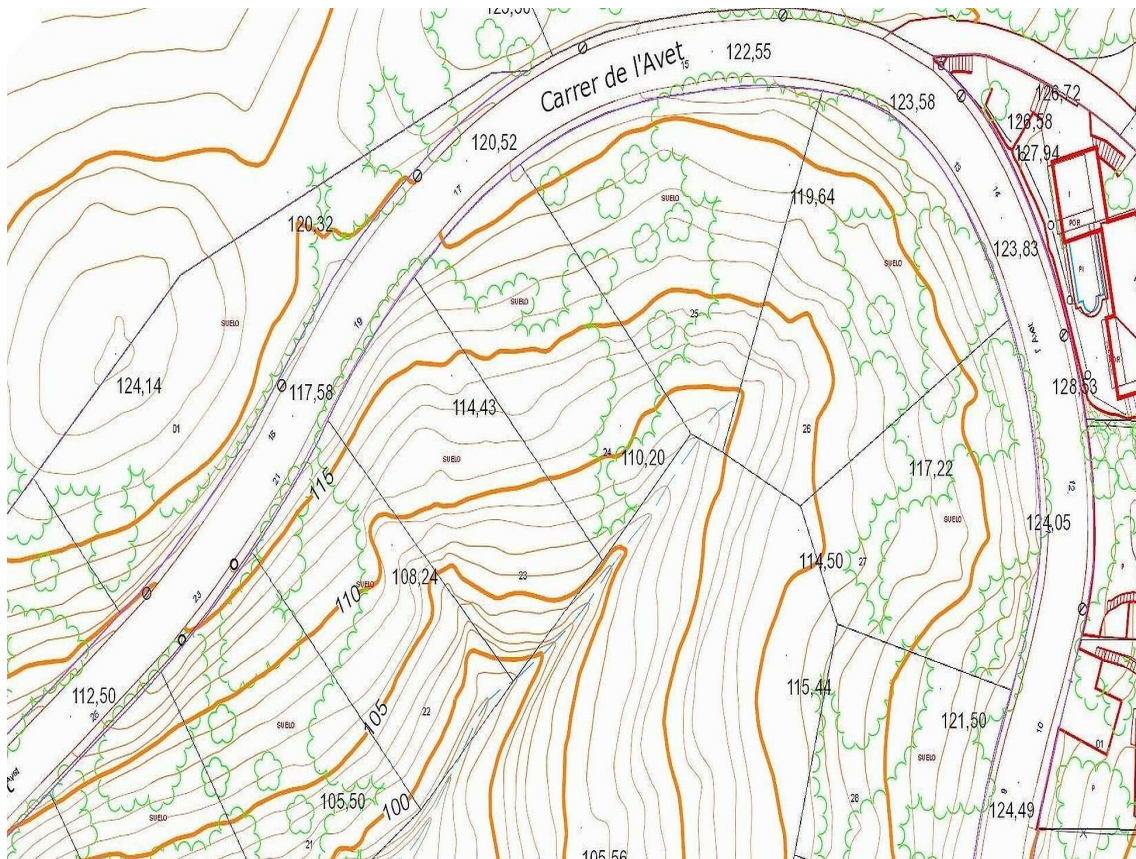

85.000 €

We present an exclusive opportunity to acquire an impressive 715m<sup>2</sup> plot in the Río de Oro urbanization. This strategically located plot, facing south, offers panoramic views of the majestic Masís de les Gavarres, providing a natural and serene setting. The topography of the plot features a moderate incline, providing the opportunity to design a unique residence that seamlessly integrates with the surroundings. With a generous facade of 19.30 meters and a depth of 39 meters, this plot offers an ideal canvas to materialize the house of your dreams. The urban classification of the plot is designated for the development of a single-family home, giving you the freedom to create a customized residence tailored to your needs. The area, known for its tranquility and security, is fully urbanized, ensuring a high-quality residential environment. Key features: Area: 715m<sup>2</sup> Orientation: South Views: Masís de les Gavarres Incline: Moderate Facade: 19.30m Depth: 39m Urban Classification: Single-Family Home Area Characteristics: Quiet and Fully Urbanized This is a unique opportunity to invest in a plot that not only offers a privileged location but also the freedom to build the house of your dreams in a tranquil and well-established environment. Feel free to contact us for more information or to schedule a visit to this exceptional plot

Transaction:	Sale	Situation:	Baix Empordà
Surface area:	715 m <sup>2</sup>		

← → ↻ 🏠 No es seguro iccat/visir3/ ☆ 📄 🗨️ 🗪

VISSIR v3.26 ICGC Institut Cartogràfic i Geològic de Catalunya Castellano English