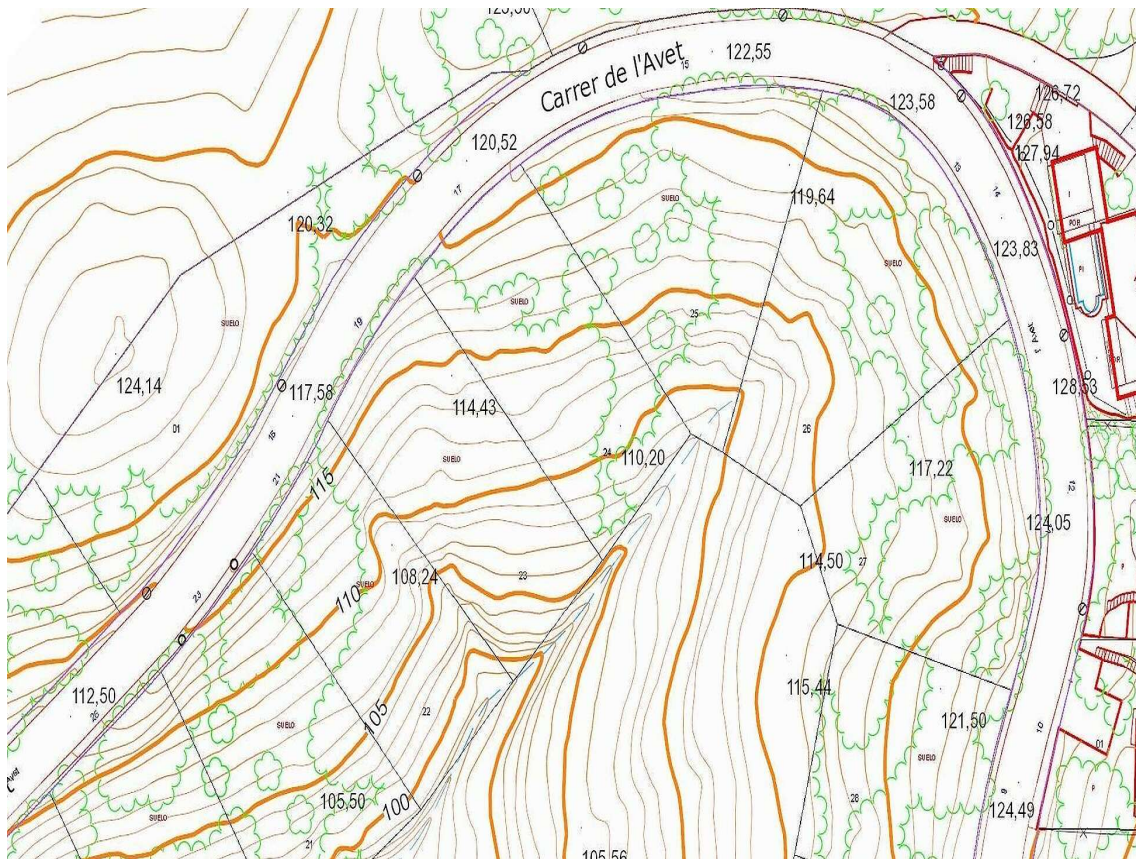

85.000 €

We present an exclusive opportunity to acquire an impressive 715m<sup>2</sup> plot in the Río de Oro urbanization. This strategically located plot, facing south, offers panoramic views of the majestic Masís de les Gavarres, providing a natural and serene setting. The topography of the plot features a moderate incline, providing the opportunity to design a unique residence that seamlessly integrates with the surroundings. With a generous facade of 19.30 meters and a depth of 39 meters, this plot offers an ideal canvas to materialize the house of your dreams. The urban classification of the plot is designated for the development of a single-family home, giving you the freedom to create a customized residence tailored to your needs. The area, known for its tranquility and security, is fully urbanized, ensuring a high-quality residential environment. Key features: Area: 715m<sup>2</sup> Orientation: South Views: Masís de les Gavarres Incline: Moderate Facade: 19.30m Depth: 39m Urban Classification: Single-Family Home Area Characteristics: Quiet and Fully Urbanized This is a unique opportunity to invest in a plot that not only offers a privileged location but also the freedom to build the house of your dreams in a tranquil and well-established environment. Feel free to contact us for more information or to schedule a visit to this exceptional plot

Transaction:	Sale	Situation:	Baix Empordà
Surface area:	715 m <sup>2</sup>		

← → ↻ 🏠 No es seguro iccat/visir3/ ☆ 📄 🗨️ 🌐

VISSIR v3.26 ICGC Institut Cartogràfic i Geològic de Catalunya Castellano English